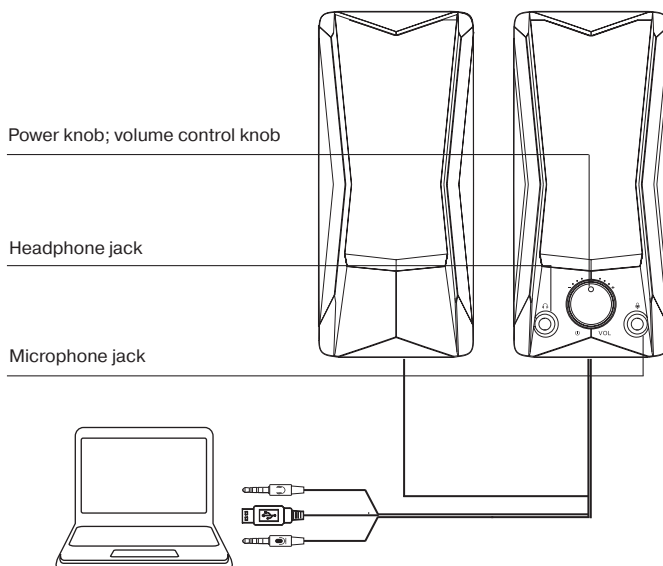

PACKAGE CONTENTS

- 2.0 USB Multimedia Speaker System – 1 pc
- User manual – 1 pc
- Warranty card – 1 pc

SAFETY PRECAUTIONS

- Do not open the multimedia speaker system (MSS) and do not perform repairs by yourself. Service and repairs should be performed only by qualified specialists at authorized service centers. The list of authorized service centers is on www.real-el.com
- Protect the MSS from high humidity, water and dust.

SPECIAL FEATURES

- Compact design
- Dynamic lighting
- Volume control
- Headphones and microphone connection

CONNECTION AND OPERATION

- Multimedia Speaker System (MSS) can be connected to PC, laptop or any other supported device.
- Plug USB cable to any USB power port.
- Plug signal cable to audio output of the audio source.

**SPECIFICATION**

Output power (RMS)	6 (2 × 3) W
Frequency range	90 – 20 000 Hz
Speaker dimensions	Ø 65 mm
Power supply	USB/5V DC
Connection	mini-jack Ø 3.5 mm
Dimensions	78 x 175 x 110 mm
Case material	plastic
Weight	0.65 kg