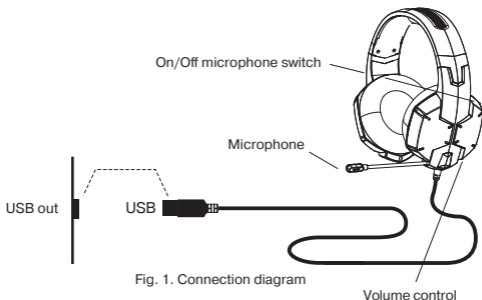

**CONNECTION AND OPERATION**

- Connect the headphones USB connector to the audio jack of your audio source (PC sound card, laptop, etc.), as shown in Fig. 1.
- Adjust the headphones volume level as desired with the volume control wheel.

Fig. 1. Connection diagram