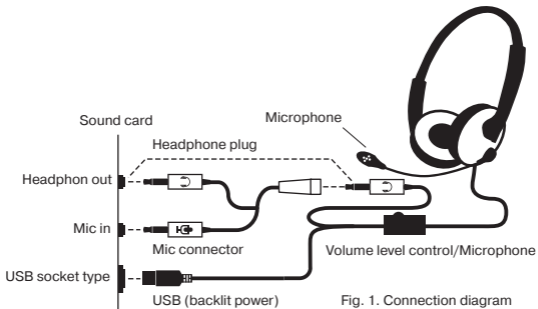

- Stereo headphones – 1 pc
- Connector Ø 3.5 mm to Ø 2*3,5 mm mini-jack – 1 pc
- User's manual – 1 pc
- Warranty card – 1 pc

SPECIAL FEATURES

- Powerful realistic sound
- RGB backlight
- Ø 3.5 mm plug (4 pin) for mobile devices
- Adjustable headband
- Adapter for connecting to PC included

CONNECTION AND OPERATION

- Connect the headphones connector to the audio jack of your audio source (PC sound card, laptop, MP3 player, etc.), as shown in Fig. 1.
- To use the headphones jointly with a PC, use a microphone adapter (included).

Fig. 1. Connection diagram

TECHNICAL SPECIFICATIONS

Parameter, measurement unit	Value
Sensitivity, dB	headphones: 110 ± 3 microphone: -42 ± 3
Frequency range, Hz	headphones: 20 – 20 000 microphone: 30 – 16 000
Membrane, mm	$\varnothing 50$
Impedance, Ohm	20
Connection type	$\varnothing 3.5$ mm (4 pin) + USB (backlit power) or Adaptor $\varnothing 2 \times 3.5$ mm (3 pin) connector for PC
Cable length, m	$2.2 + 0.15$ (adapter for PC)
Weight, g	370