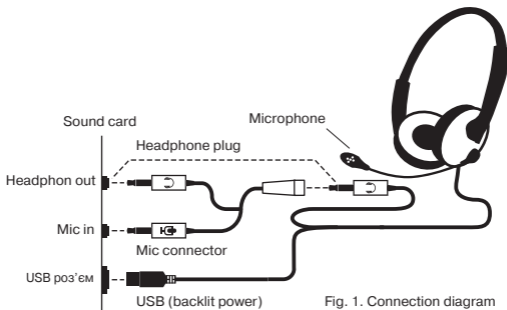

 **REAL-EL**

**USER'S MANUAL**

STEREO HEADPHONES

**GDX-7670**

***Congratulations on purchasing the TM REAL-EL headphones!*****APPLICATION**

GDX-7670 stereo headphones with microphone provides a powerful realistic sound, creates a feeling of full immersion in the game. Compatible with Media players and PC.

- Stereo headphones – 1 pc
- Connector Ø 3.5 mm to Ø 2\*3,5 mm mini-jack – 1 pc
- User's manual – 1 pc
- Warranty card – 1 pc

**SPECIAL FEATURES**

- Built-in Backlit
- Surround and powerful sound
- Remote control on cable
- Compatibility with various signal sources
- 3.5 mm plug (4 pin) for mobile devices
- Adapter for connecting to PC included

**CONNECTION AND OPERATION**

- Connect the headphones connector to the audio jack of your audio source (PC sound card, laptop, MP3 player, etc.), as shown in Fig. 1.
- To use the headphones jointly with a PC, use a microphone adapter (included).