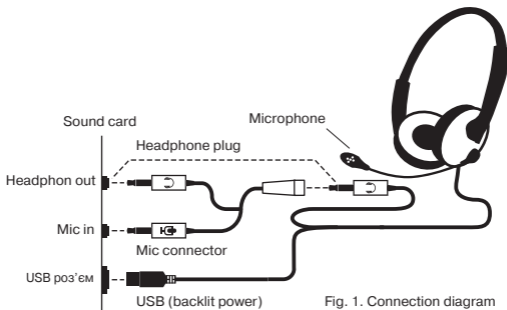

- Stereo headphones – 1 pc
- Connector Ø 3.5 mm to Ø 2\*3,5 mm mini-jack – 1 pc
- User's manual – 1 pc
- Warranty card – 1 pc

**SPECIAL FEATURES**

- Built-in Backlit
- Surround and powerful sound
- Adjustable headband and flexible mic
- Remote control on cable
- Fabric cable shielding
- Compatibility with various signal sources
- 3.5 mm plug (4 pin) for mobile devices
- Adapter for connecting to PC included

**CONNECTION AND OPERATION**

- Connect the headphones connector to the audio jack of your audio source (PC sound card, laptop, MP3 player, etc.), as shown in Fig. 1.
- To use the headphones jointly with a PC, use a microphone adapter (included).

Fig. 1. Connection diagram