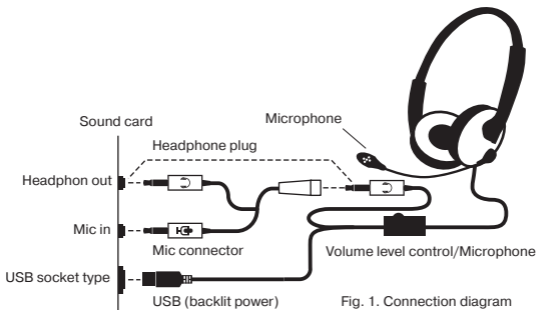

 **REAL-EL**

**USER'S MANUAL**

STEREO HEADPHONES

**GDX-7620**

***Congratulations on purchasing the TM REAL-EL headphones!*****APPLICATION**

GDX-7620 stereo headphones with microphone provides a powerful realistic sound, creates a feeling of full immersion in the game. Compatible with Media players and PC.

- Stereo headphones – 1 pc
- Connector Ø 3.5 mm to Ø 2\*3,5 mm mini-jack – 1 pc
- User's manual – 1 pc
- Warranty card – 1 pc

**SPECIAL FEATURES**

- High quality and powerful sound
- RGB backlight
- Adjustable headband and flexible microphone
- Remote control on cable
- Strong fabric cable shielding
- Compatibility with various signal sources
- 3.5 mm plug (4 pin) for mobile devices
- Adapter for connecting to PC included

**CONNECTION AND OPERATION**

- Connect the headphones connector to the audio jack of your audio source (PC sound card, laptop, MP3 player, etc.), as shown in Fig. 1.
- To use the headphones jointly with a PC, use a microphone adapter (included).