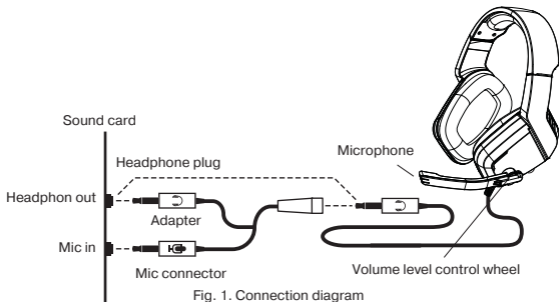

TECHNICAL SPECIFICATIONS

Parameter, measurement unit	Value
Sensitivity, dB	headphones: 105 ± 3 microphone: -38 ± 3
Frequency range, Hz	headphones: 20 – 22,000 microphone: 30 – 16,000
Membrane, mm	$\varnothing 50$
Impedance, Ohm	32
Connection type	$\varnothing 3.5$ mm (4 pin) stereo mini jack or $\varnothing 2 \times 3.5$ mm (3 pin)
Cable length, m	1,2 + 1 (adapter for PC)
Weight, g	330

Notes:

- Technical specifications given in this table are supplemental information and cannot give occasion to claims.
- Technical specifications and package contents are subject to change without notice due to improvement of TM REAL-EL production.