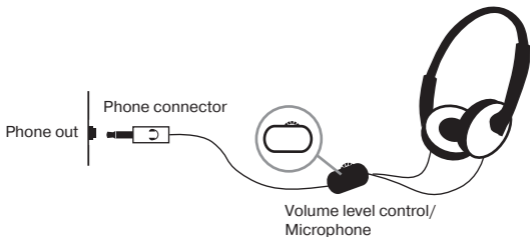

- Stereo headphones – 1 pc
- User's Manual – 1 pc
- Warranty card – 1 pc

SPECIAL FEATURES

- 3.5 mm (4 pin) connector for mobile devices
- Comfortable adjustable headband
- Volume control on cable
- Soft ear cushions

CONNECTION AND OPERATION

- Connect the headphones connector to the audio output jack of your audio source (PC, laptop, MP3 player), as shown in Fig. 1.

Fig. 1. Connection diagram

Parameter, measurement unit	Value
Sensitivity, dB	108 ± 3
Frequency range, Hz	20 – 20 000
Membrane, mm	Ø 40
Impedance, Ohm	32
Connection type	Ø 3.5 mm (4 pin) stereo mini-jack
Cable length, m	2 ± 5%
Weight, g	200