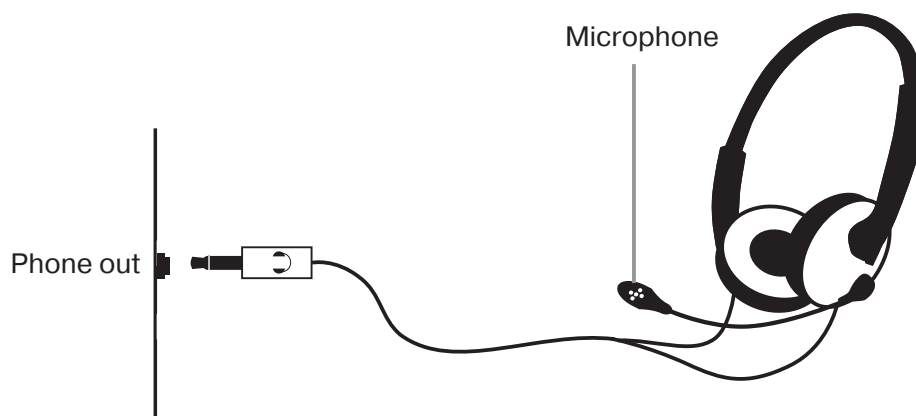

- Comfortable adjustable headband
- Rotary microphone arm
- Compact design
- 3.5 mm plug (4 pin) for mobile devices

CONNECTION AND OPERATION

- Connect the headphones plug to the audio output jack of your audio source (PC, laptop, MP3 player, etc.), as shown in Fig. 1.