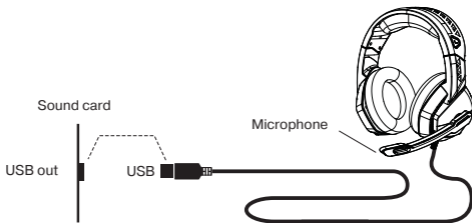

- Stereo headphones – 1 pc
- User's manual – 1 pc
- Warranty card – 1 pc

SPECIAL FEATURES

- Virtual Surround Sound 7.1
- Powerful realistic sound
- Connection and audio and microphone signal transmission via USB
- Adjustable headband
- Fabric braided cable

CONNECTION AND OPERATION

- Connect the headphones connector to the audio jack of your audio source (PC sound card, laptop, MP3 player, etc.), as shown in Fig. 1.

Fig. 1. Connection diagram

TECHNICAL SPECIFICATIONS