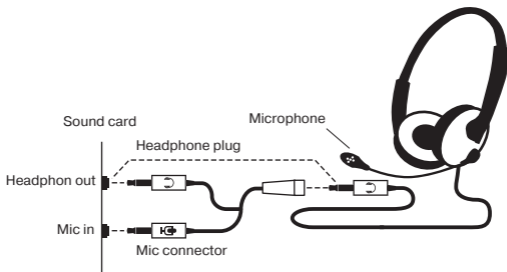

- Stereo headphones – 1 pc
- Connector Ø 3.5 mm to Ø 2*3,5 mm mini-jack – 1 pc
- User's manual – 1 pc
- Warranty card – 1 pc

SPECIAL FEATURES

- Surround and powerful sound
- Adjustable headband and flexible microphone
- Remote control on cable
- Fabric cable shielding
- Compatibility with various signal sources
- 3.5 mm plug (4 pin) for mobile devices
- Adapter for connecting to PC included

CONNECTION AND OPERATION

- Connect the headphones connector to the audio jack of your audio source (PC sound card, laptop, MP3 player, etc.), as shown in Fig. 1.
- To use the headphones jointly with a PC, use a microphone adapter (included).