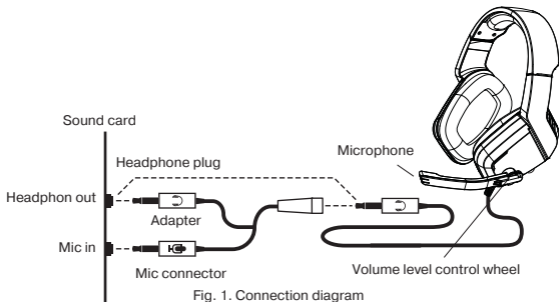

TECHNICAL SPECIFICATIONS

Parameter, measurement unit	Value
Sensitivity, dB	headphones: 105 ± 3 microphone: -38 ± 3
Frequency range, Hz	headphones: 20 – 22,000 microphone: 30 – 16,000
Membrane, mm	$\varnothing 40$
Impedance, Ohm	32
Connection type	$\varnothing 3.5$ mm (4 pin) stereo mini jack or 2×3.5 mm (3 pin)
Cable length, m	1,2 + 1 (adapter for PC)
Weight, g	255

Notes:

- Technical specifications given in this table are supplemental information and cannot give occasion to claims.
- Technical specifications and package contents are subject to change without notice due to improvement of TM REAL-EL production.