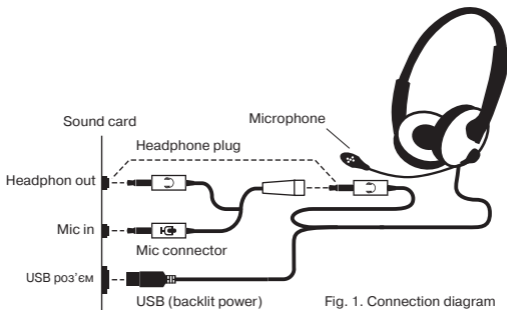

- Stereo headphones – 1 pc
- Connector Ø 3.5 mm to Ø 2*3,5 mm mini-jack – 1 pc
- User's manual – 1 pc
- Warranty card – 1 pc

SPECIAL FEATURES

- Comfortable wearing experience
- Surround and powerful sound
- Fabric cable shielding
- Built-in volume control
- 3.5 mm plug (4 pin) for mobile devices
- Adapter for connecting to PC included

CONNECTION AND OPERATION

- Connect the headphones connector to the audio jack of your audio source (PC sound card, laptop, MP3 player, etc.), as shown in Fig. 1.
- To use the headphones jointly with a PC, use a microphone adapter (included).