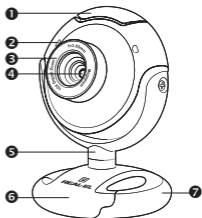

6. DESCRIPTION

- 1 Snapshot button*
- 2 Built-in microphone
- 3 Focus
- 4 Lenses
- 5 Hinge
- 6 Mounting clip
- 7 Stand

* Snapshot button is active in Windows XP OS

Fig. 1. Web camera description

7. TECHNICAL SPECIFICATIONS

Parameter, measurement unit	Value
Sensor type	CMOS
Resolution, pix	640 × 480
Frame rate, frames/sec	up to 30 fps for 640 × 480
Focus distance, mm	3.85 to infinity
Cable length, m	1.45

Notes:

- **Technical specifications given in this table are supplemental information and cannot give occasion to claims.**
- **Technical specifications and package contents are subject to change without notice due to improvement of TM REAL-EL production.**