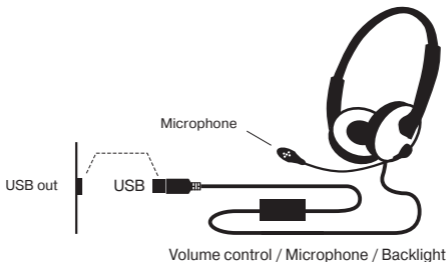

- Stereo headphones – 1 pc
- User's manual – 1 pc
- Warranty card – 1 pc

SPECIAL FEATURES

- RGB backlight
- Virtual Surround Sound 7.1
- Powerful realistic sound
- USB connection to audio sources
- Adjustable headband and flexible microphone
- Fabric braided cable

CONNECTION AND OPERATION

- Connect the headphones USB connector to the audio jack of your audio source (PC sound card, laptop, etc.), as shown in Fig. 1.
- Adjust the headphones volume level as desired with the volume control wheel.