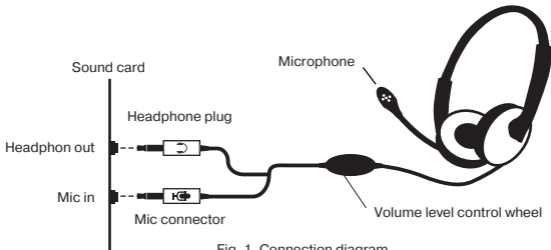

- Stereo headphones – 1 pc
- Warranty card / User's manual – 1 pc

SPECIAL FEATURES

- Powerful realistic sound
- Adjustable headband
- Fabric braided cable

CONNECTION AND OPERATION

- Connect the headphones connector to the audio jack of your audio source (PC sound card, laptop, MP3 player, etc.), as shown in Fig. 1.