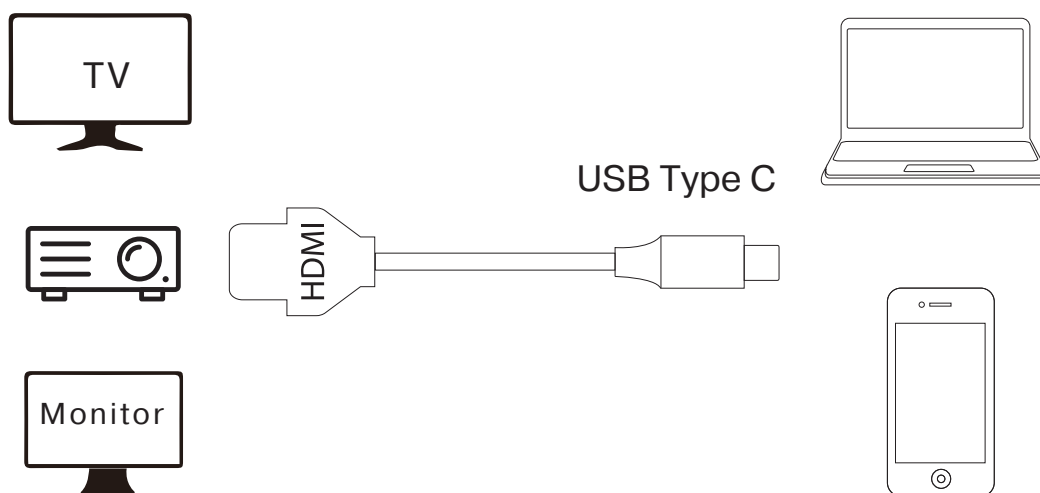

- Type-C to HDMI Cable 4K 60Hz – 1 pc
- User's Manual – 1 pc
- Warranty card – 1 pc

3. SAFETY PRECAUTIONS

- Use only as intended.
- Do not use long time outdoors.

4. SPECIAL FEATURES

- Quality build to ensure stable, secure connections
- Display your Type-C device in beautiful, crisp 4K high definition up to 60Hz
- Perfect appliance for your presentation with direct connection to projector, monitor or TV

5. CONNECTION AND OPERATION

- Plug the Type C cable into the appropriate HDMI port of the device you want to connect to.
- Usage example is shown in the diagram and depends on the needs of the user and the capabilities of the connected devices.

NOTE! Please note that resolution and refresh rate also depend on the host device and external display capabilities.

Connection diagram

6. TECHNICAL SPECIFICATIONS

Input	USB Type C
Output	HDMI - 4K@60Hz
Cable Length	1.8 m
Compatibility	Mac OS/iPad OS/Windows/ Android /Google Chrome OS/type C mobile phones and tablets*